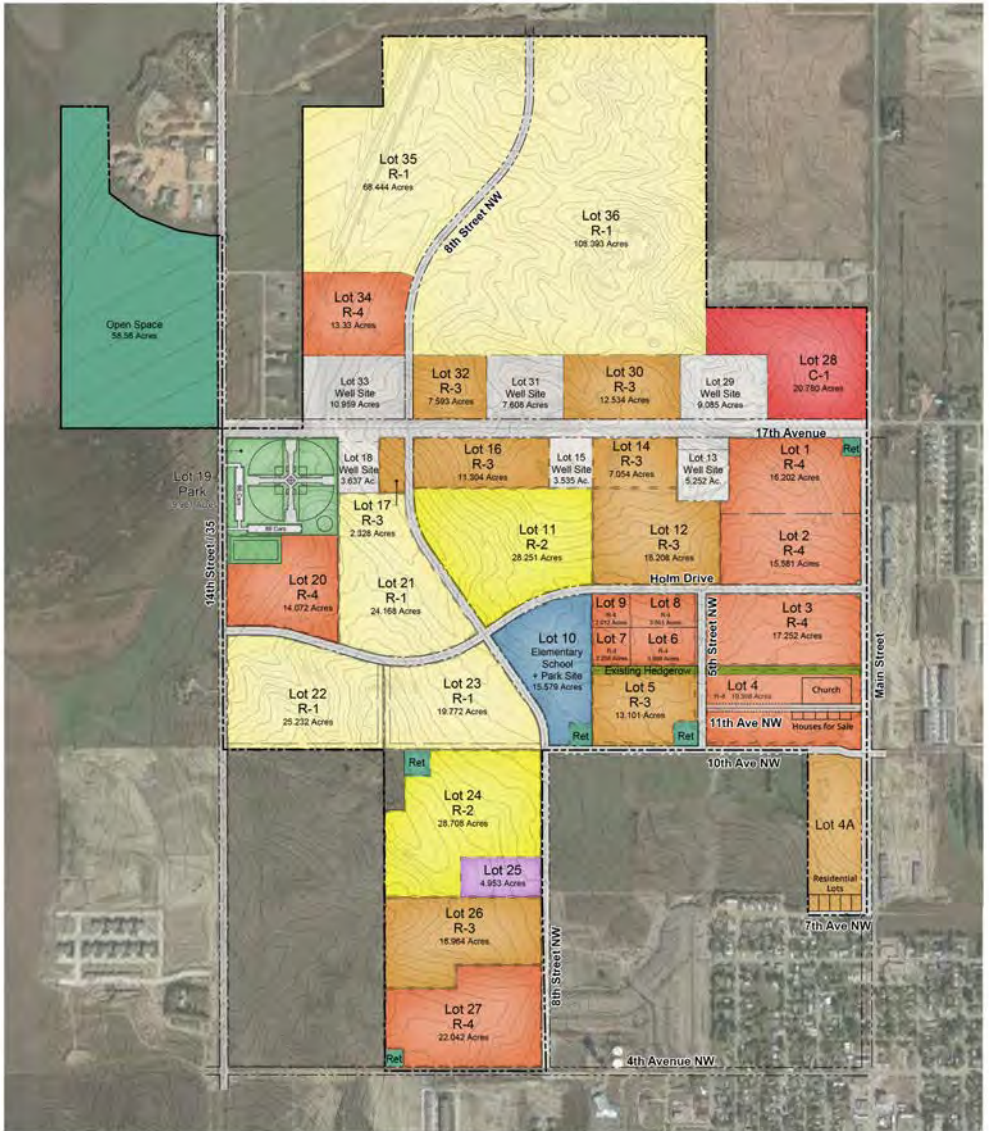

Homestead Master Plan | Watford City, North Dakota

Lots available for development and residential purchase.
For more information contact Katie Walters, Paramount
Real Estate | 329 Main St North, Watford City, ND 58854
701-339-3311 | Katie@your701agents.com