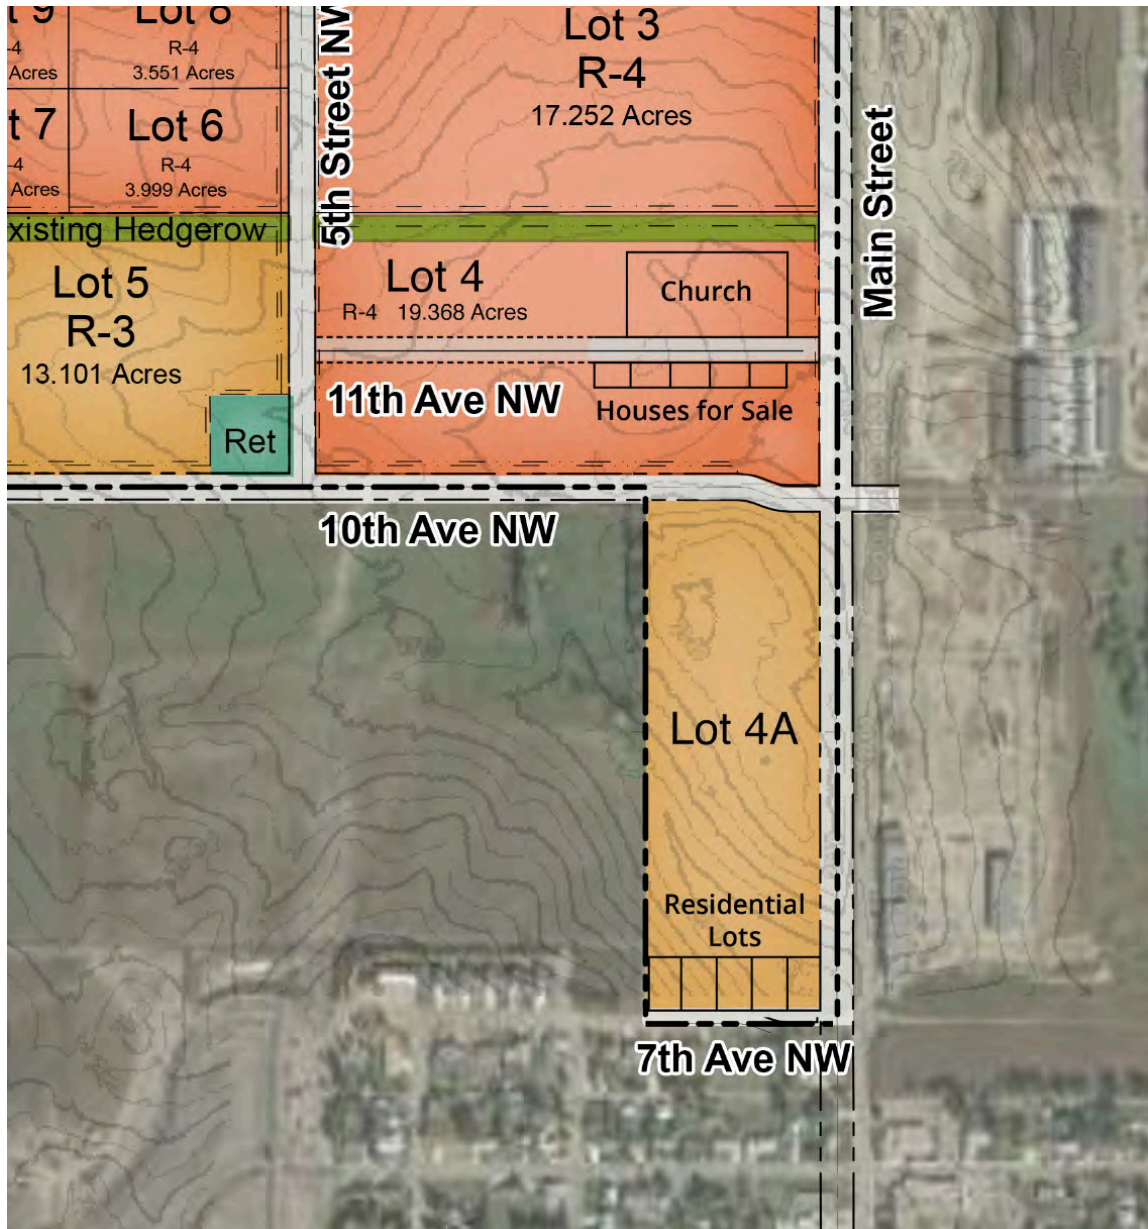

Residential Lots Available | Map Detail A | 11th Ave NW

Homes feature Yellowstone, Gallatin, and Jefferson models. Contact Katie Walters, Paramount Real Estate | 329 Main St North, Watford City, ND 58854 | **701-339-3311** | Katie@your701agents.com