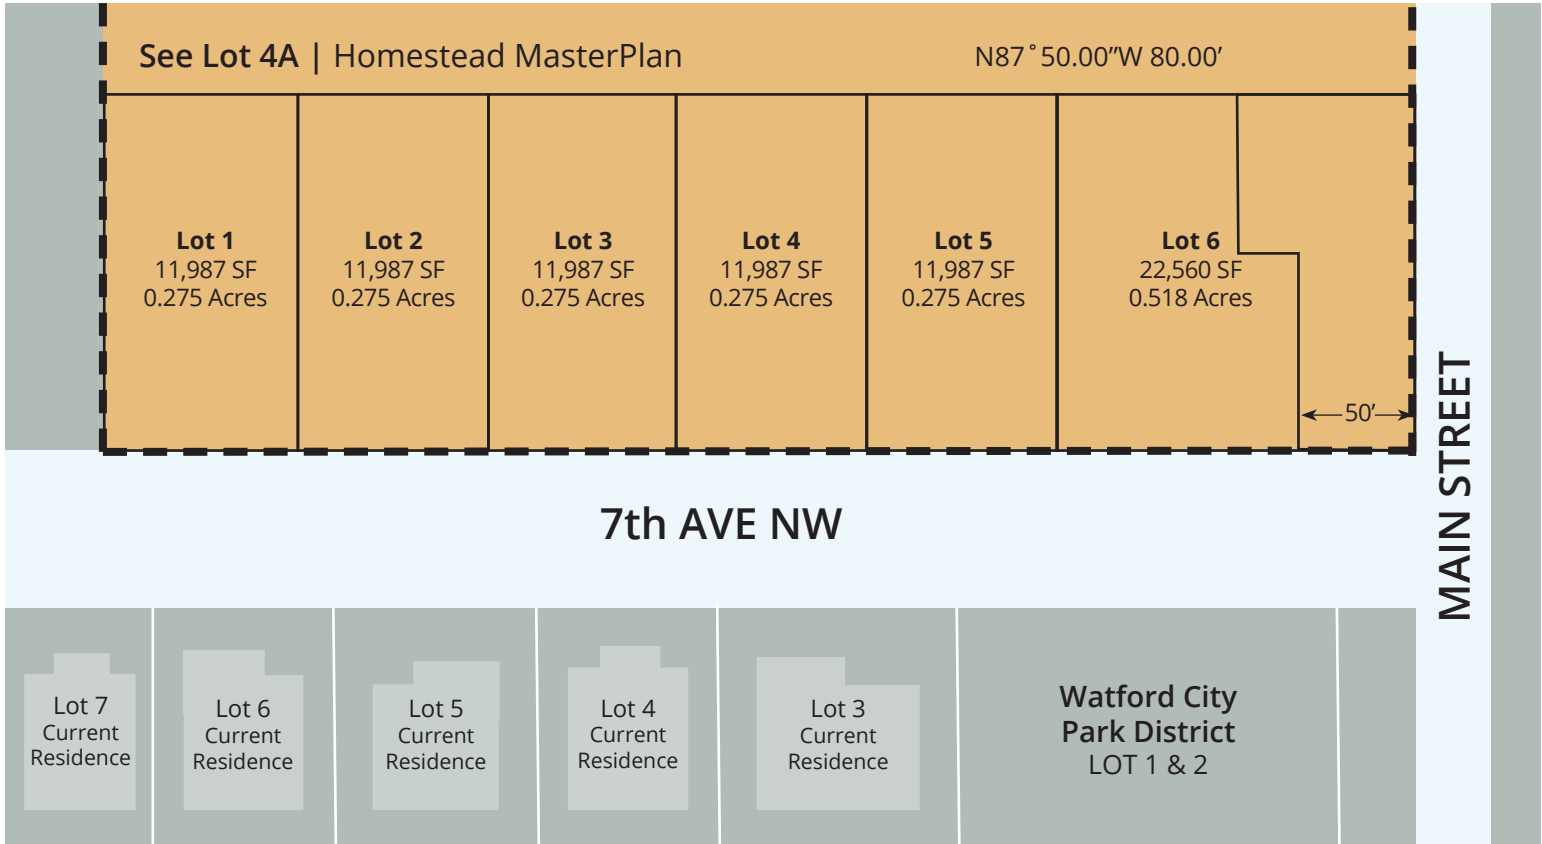

Residential Lots Available | Map Detail | 7th Ave NW

Lots available on residential street with all utilities available. For information contact Katie Walters, Paramount Real Estate | 329 Main St North, Watford City, ND 58854
701-339-3311 | Katie@your701agents.com