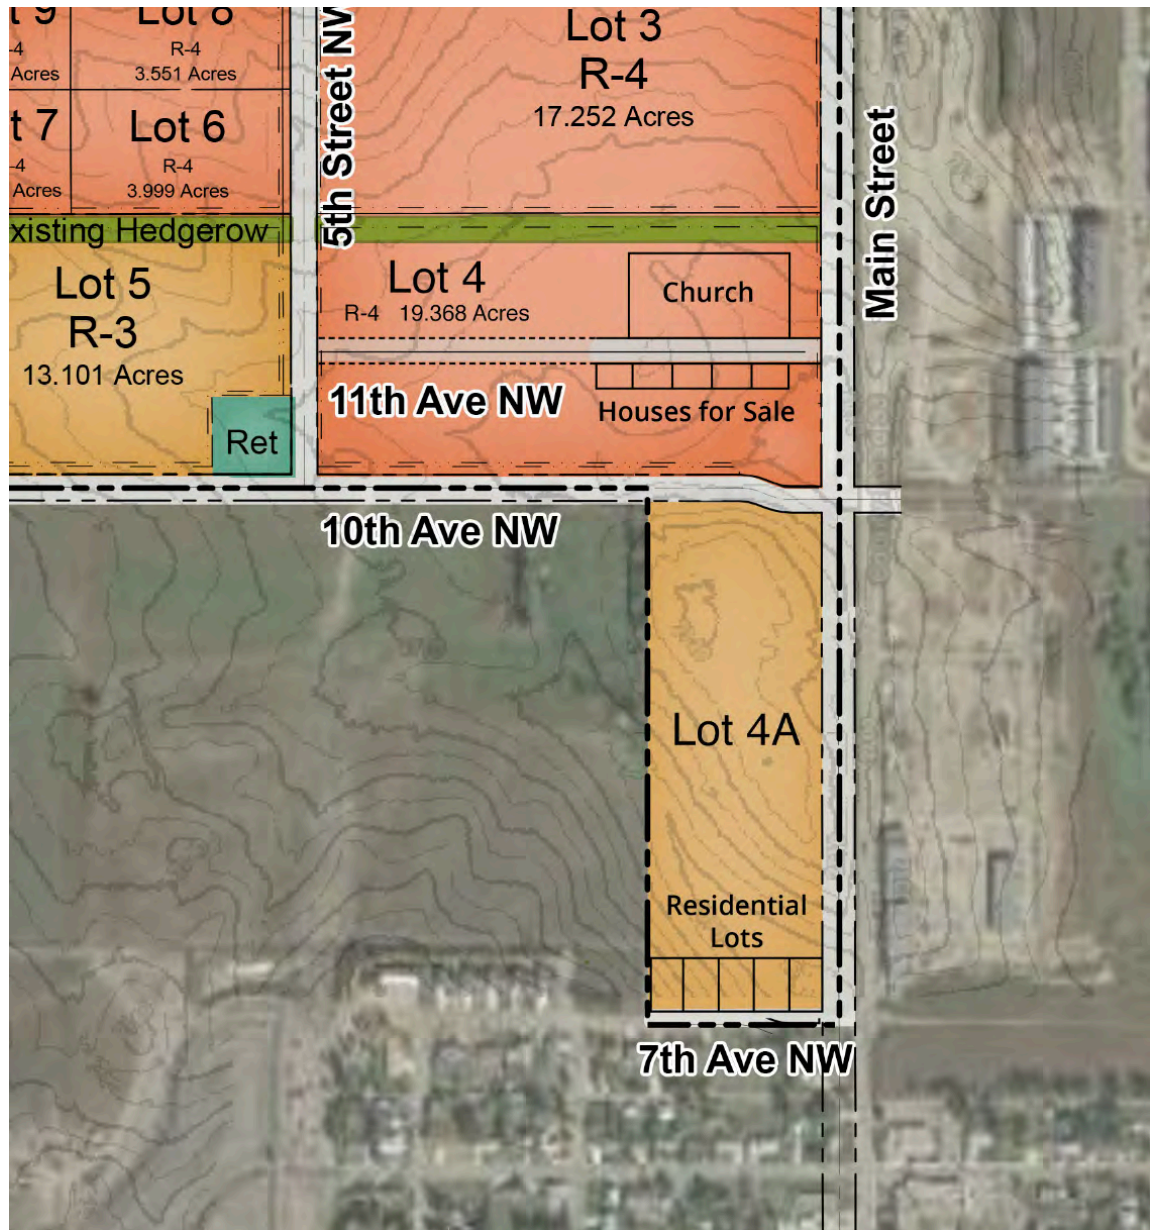

Current Homes Available | Map Detail A | 11th Ave NW

Homes feature Yellowstone, Gallatin, and Jefferson models. Contact Katie Walters, Paramount Real Estate | 329 Main St North, Watford City, ND 58854 | **701-339-3311** | Katie@your701agents.com