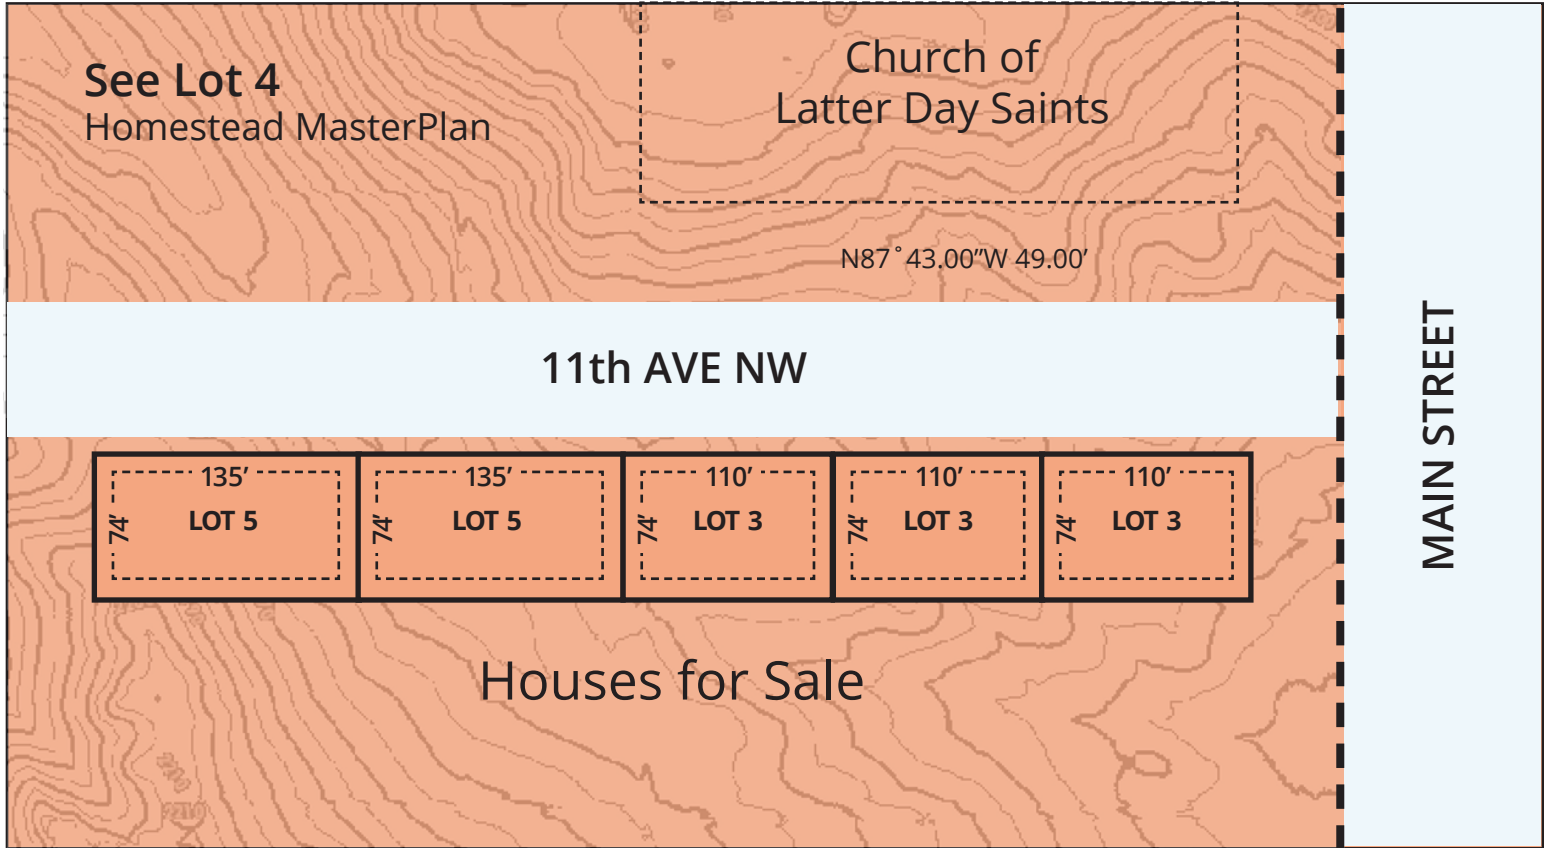

Current Homes Available | Map Detail B | 11th Ave NW

These homes feature Yellowstone, Gallatin, and Jefferson models. For information contact Katie Walters, Paramount Real Estate | 329 Main St North, Watford City, ND 58854
701-339-3311 | Katie@your701agents.com