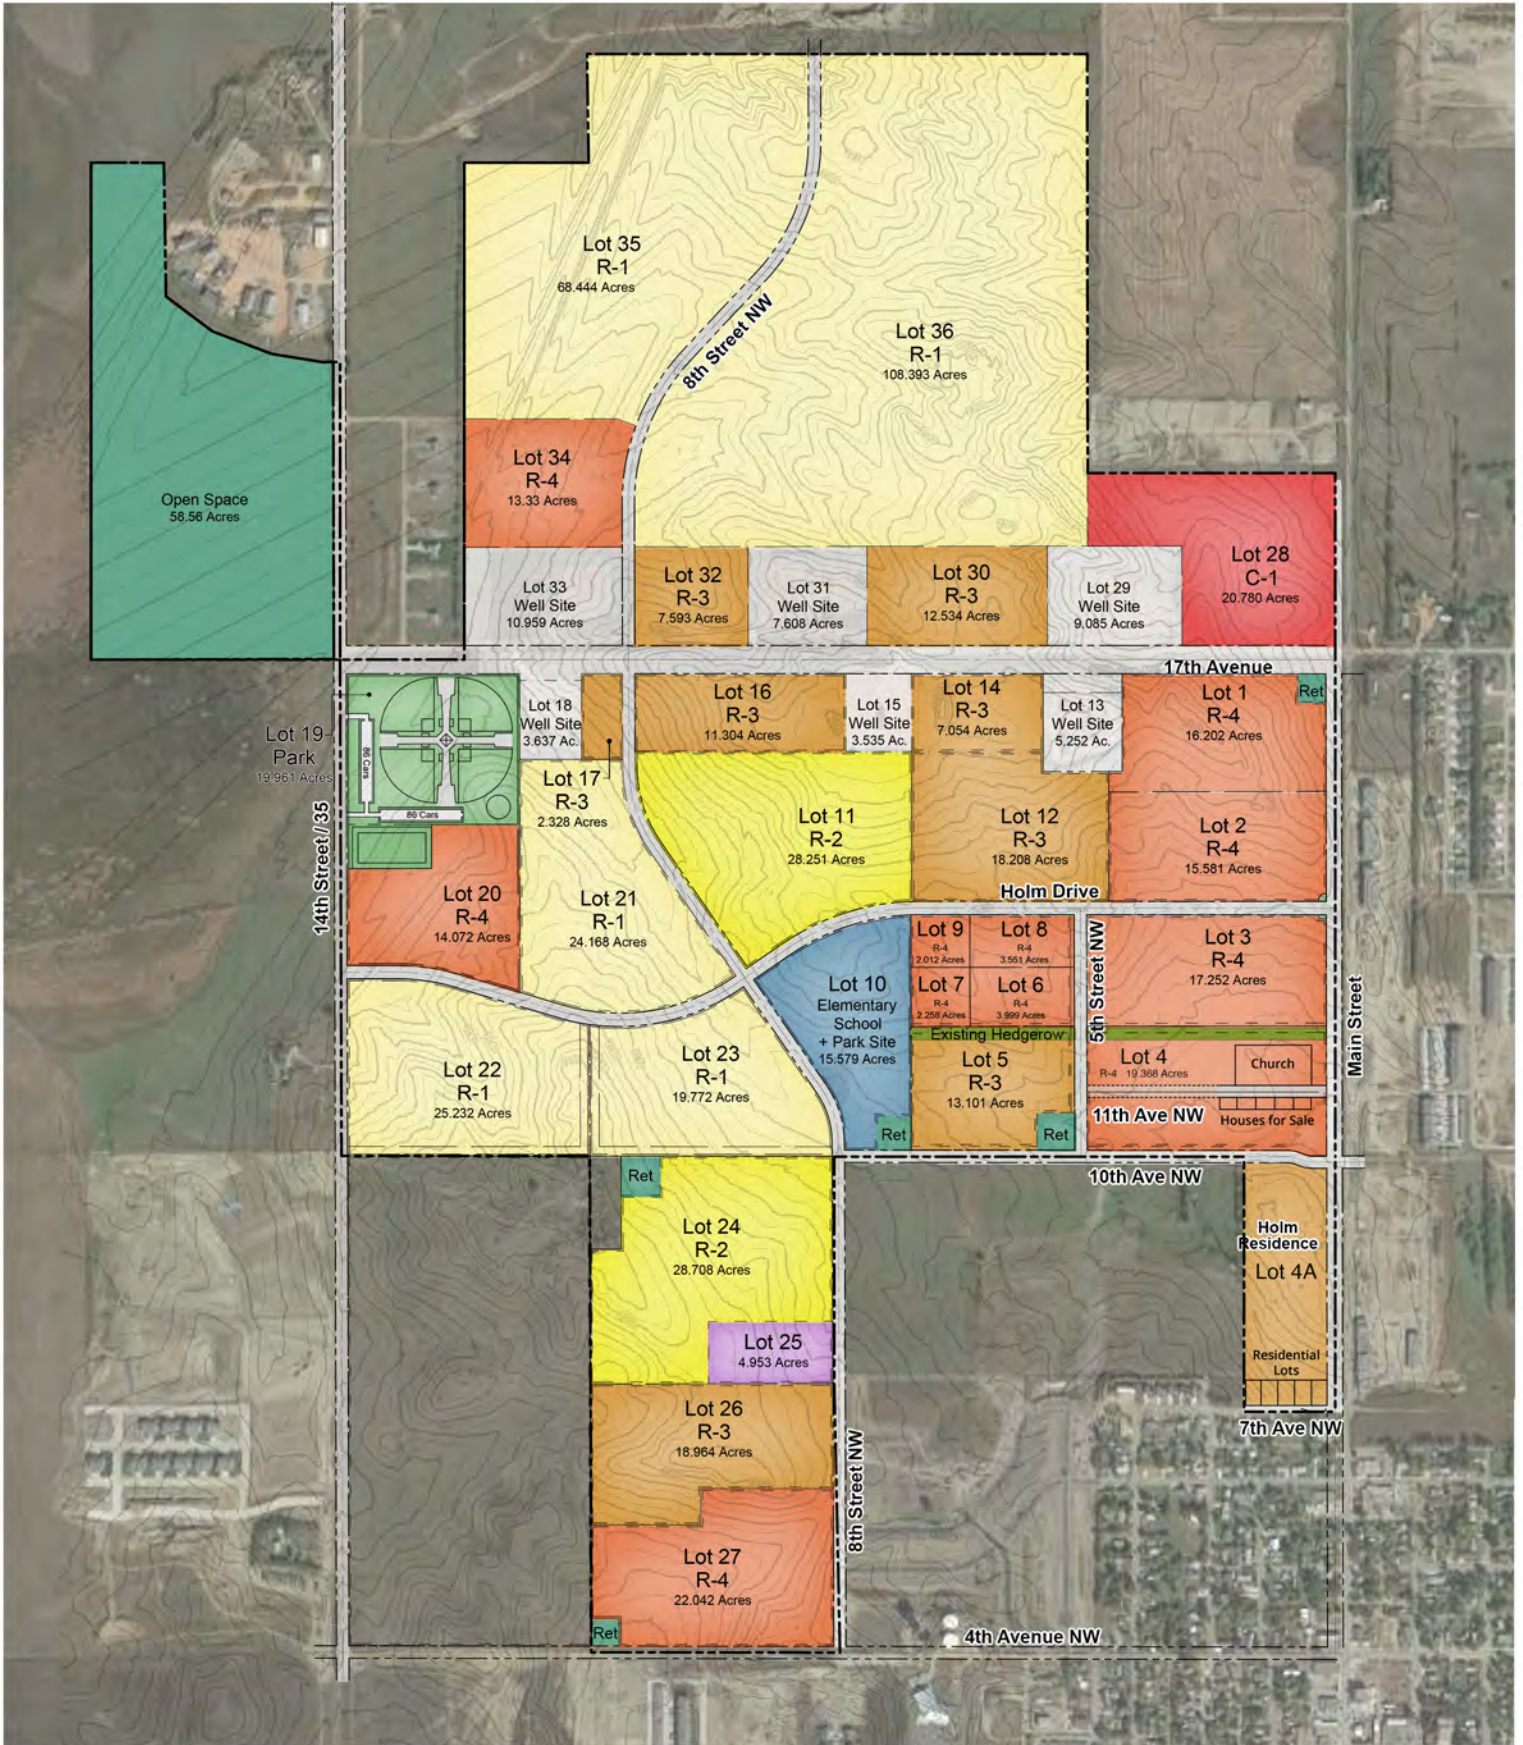

Homestead Master Plan | Watford City, North Dakota

Lots available for development and residential purchase. For more information contact Katie Walters, Paramount Real Estate | 329 Main St North, Watford City, ND 58854 701-339-3311 | Katie@your701agents.com